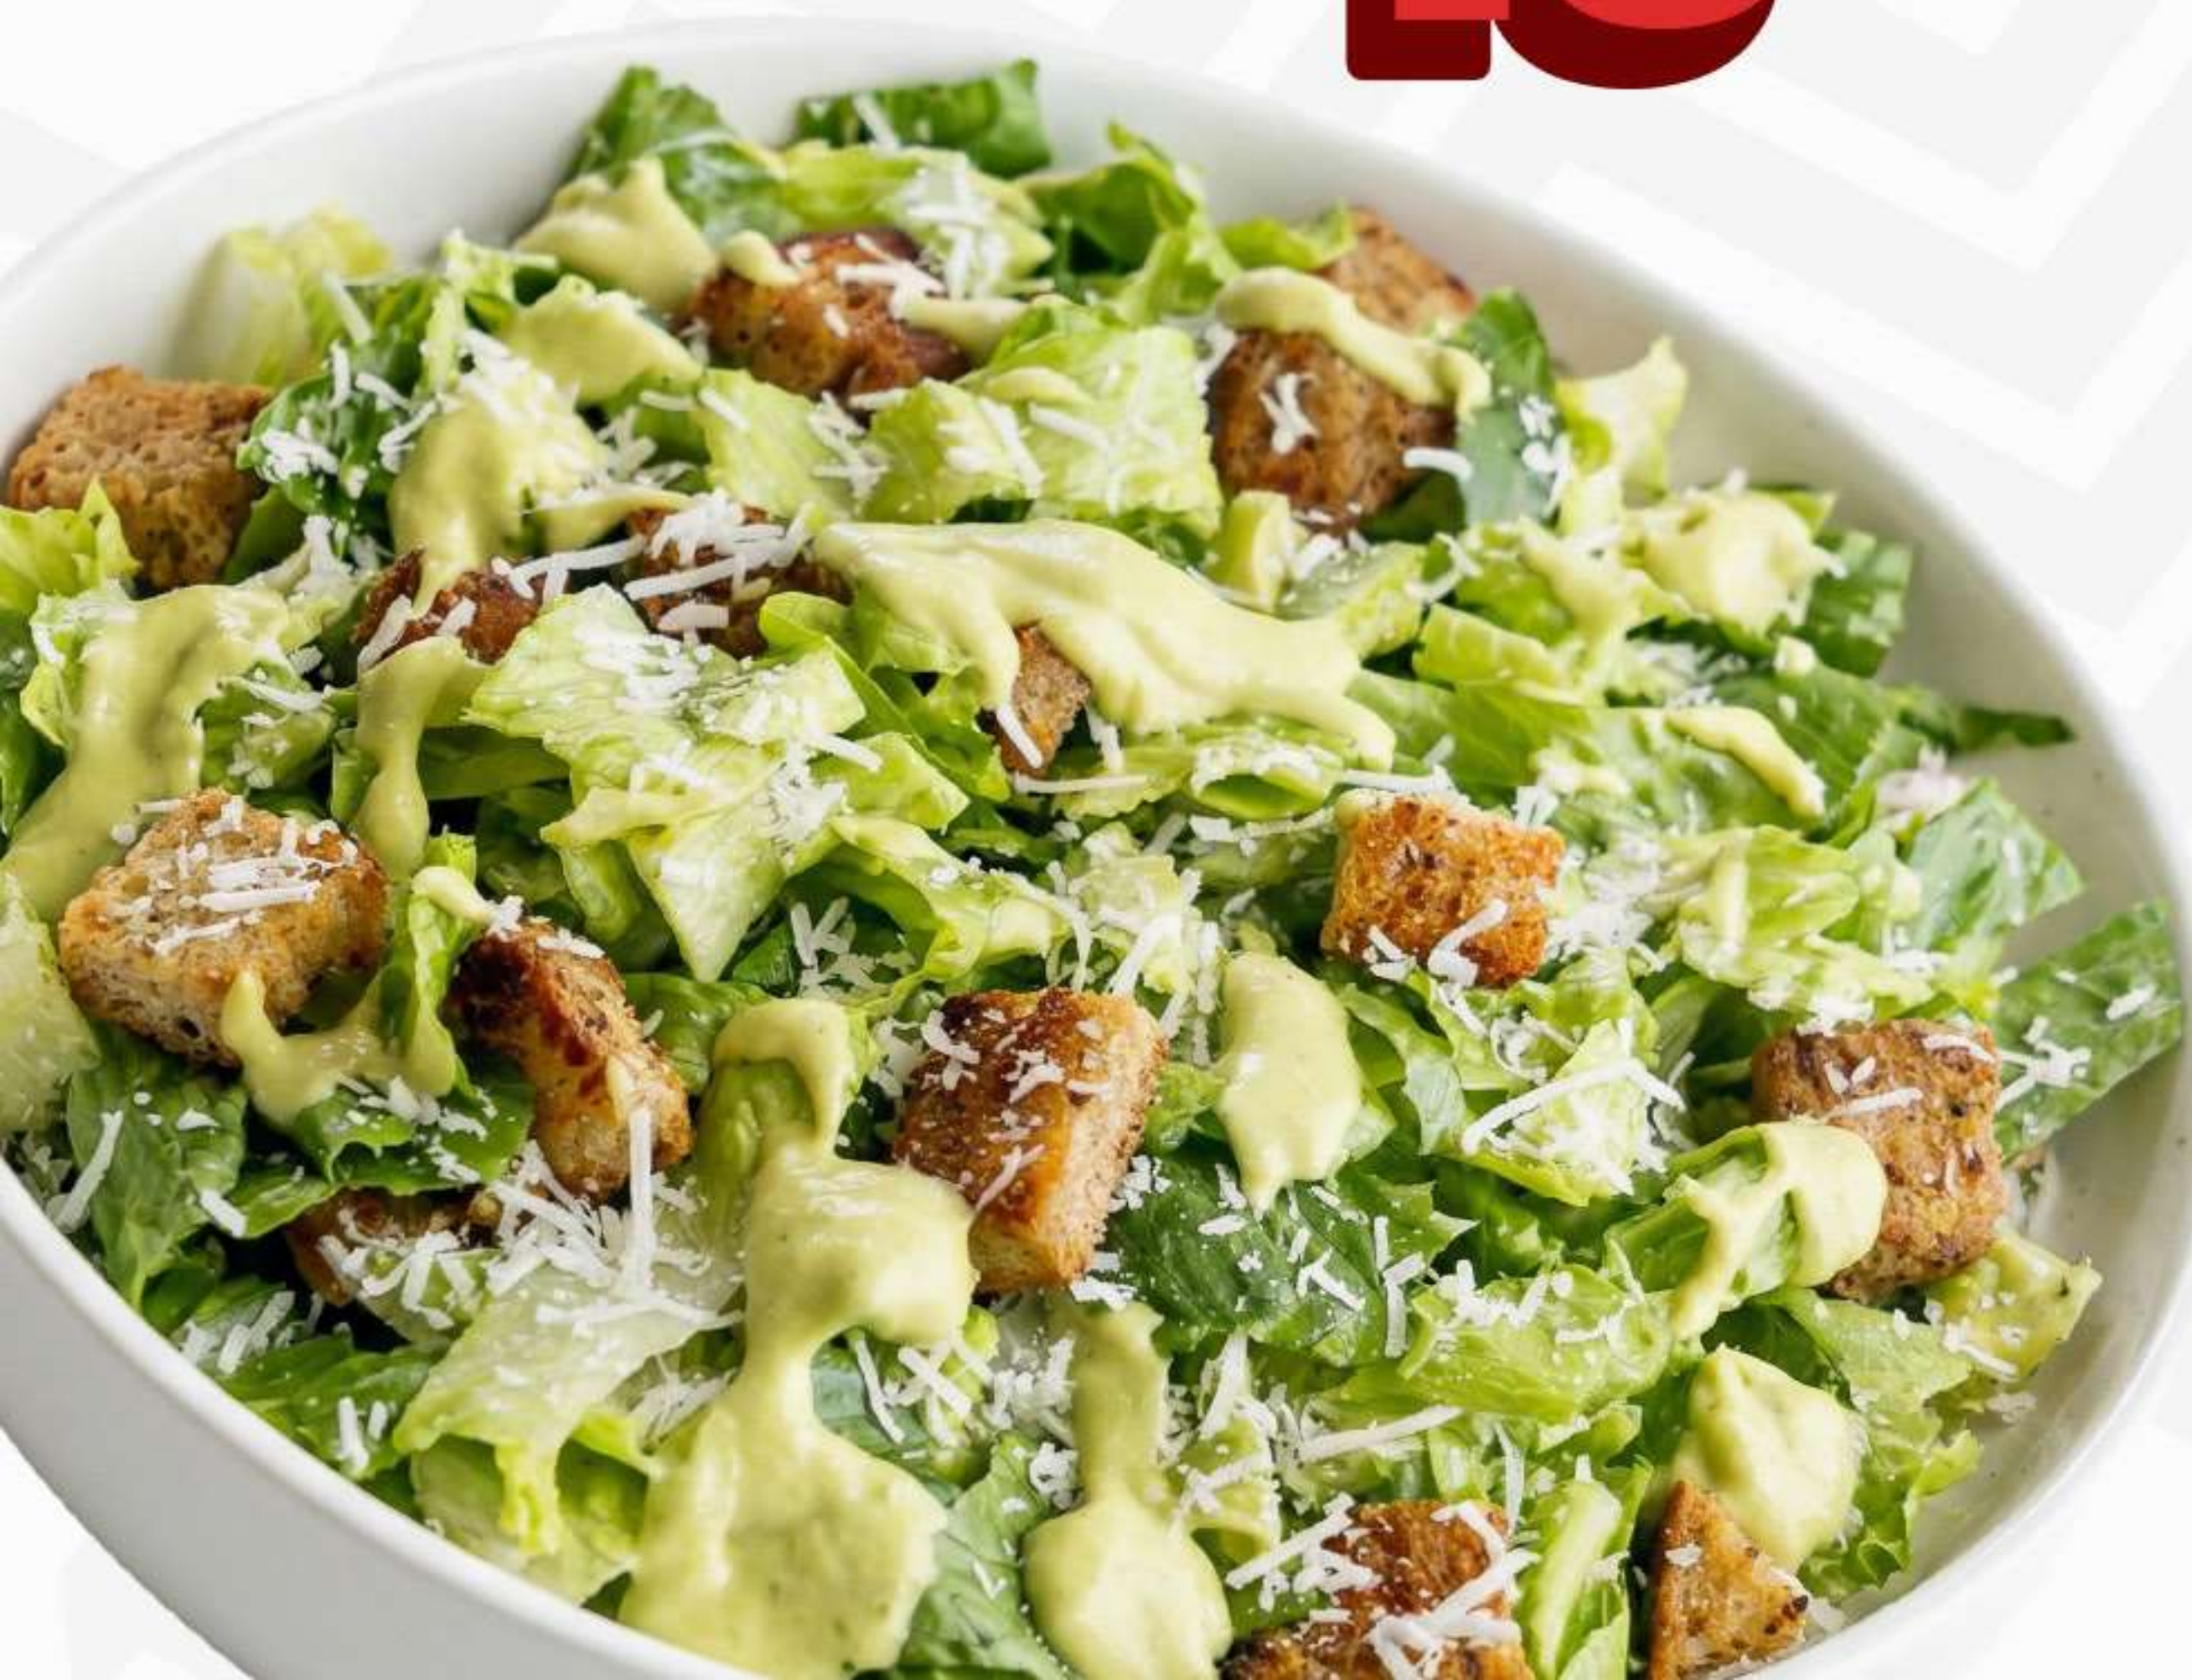

ANY
2 SALADS

$19.99
+ TAX

WITH
PROTEIN

$23.99
+ TAX